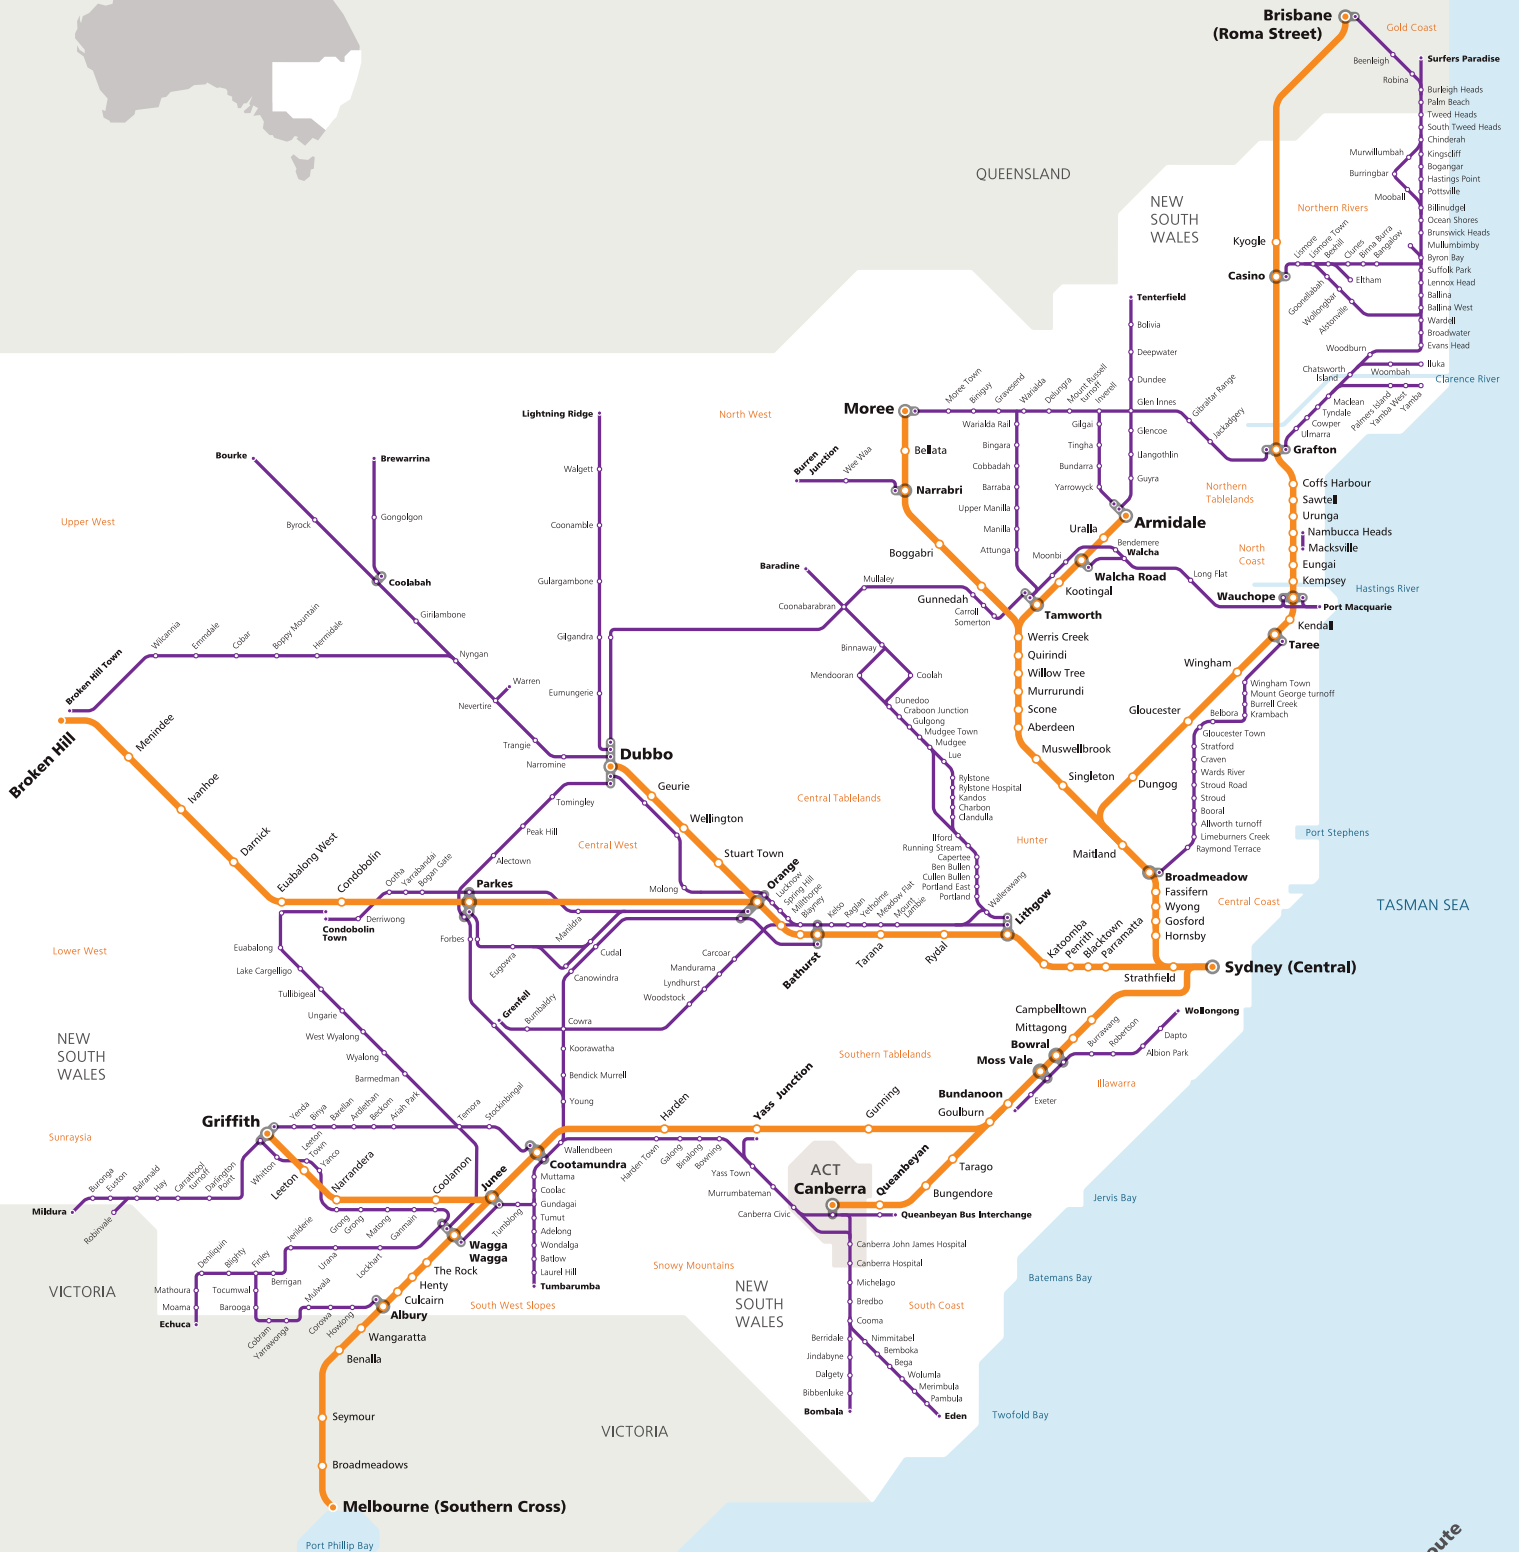

Regional trains and coaches

Train Station and stop

 Interchange

 End of line/route

 Coach

 NORTH

 Check timetables and trip planners for train services and connections

 Visit transportnsw.info